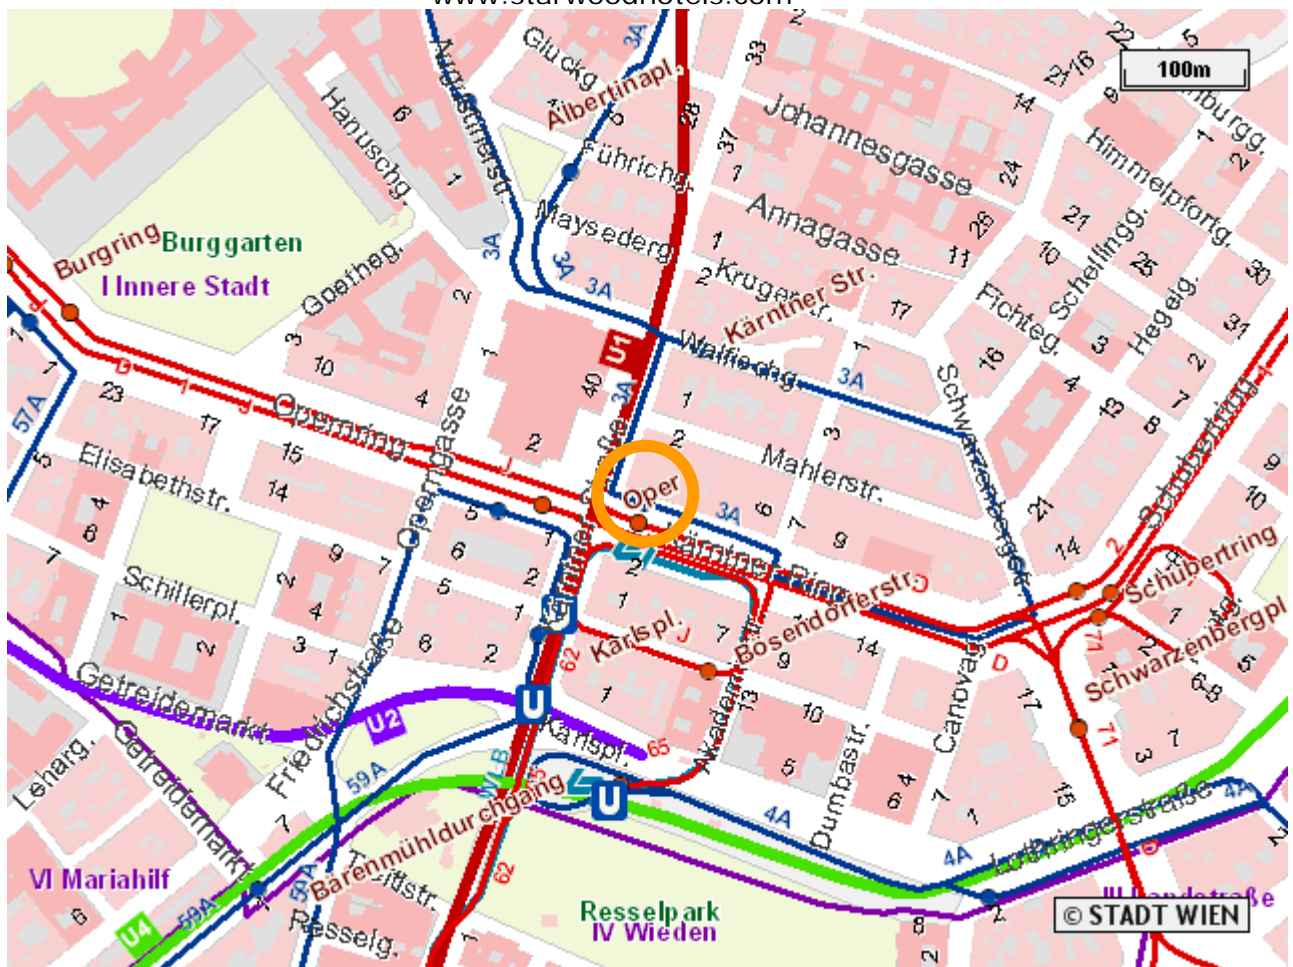

ANFAHRTSPLAN

HOTEL BRISTOL
A LUXURY COLLECTION HOTEL
Vienna

Kärntnerring 1, 1015 Wien
Tel: 01 515 16 0
www.starwoodhotels.com

From Linz/Salzburg (West)

Follow the directions for the city center. Take Hietzinger Kai and continue to Rechte Wienzeile. Turn left at Kaerntnerstrasse, you will see the Opera in front of you. Hotel is on the right

From Prague (North)

Take the A-22 and exit at Floridsdorf. Then take Nussdorfer Laende Southbound. Keep straight to Franz Josef Kai. Turn right at Stubenring and keep right through Kaerntner Ring. Hotel is on the right.

From Graz/Klagenfurt (South)

Take the A-23 and exit at Triesterstrasse. Continue to Matzleinsdorferplatz-Dorferplatz. Always follow city center. When you see the Vienna Opera in front of you, cross the Ringstrasse. The hotel is on the right.

From Budapest/Flughafen (East)

Go in the direction of the City Center. After the Observatorium, cross the bridge on your left and continue on Ringstrasse. The hotel is on the right hand side